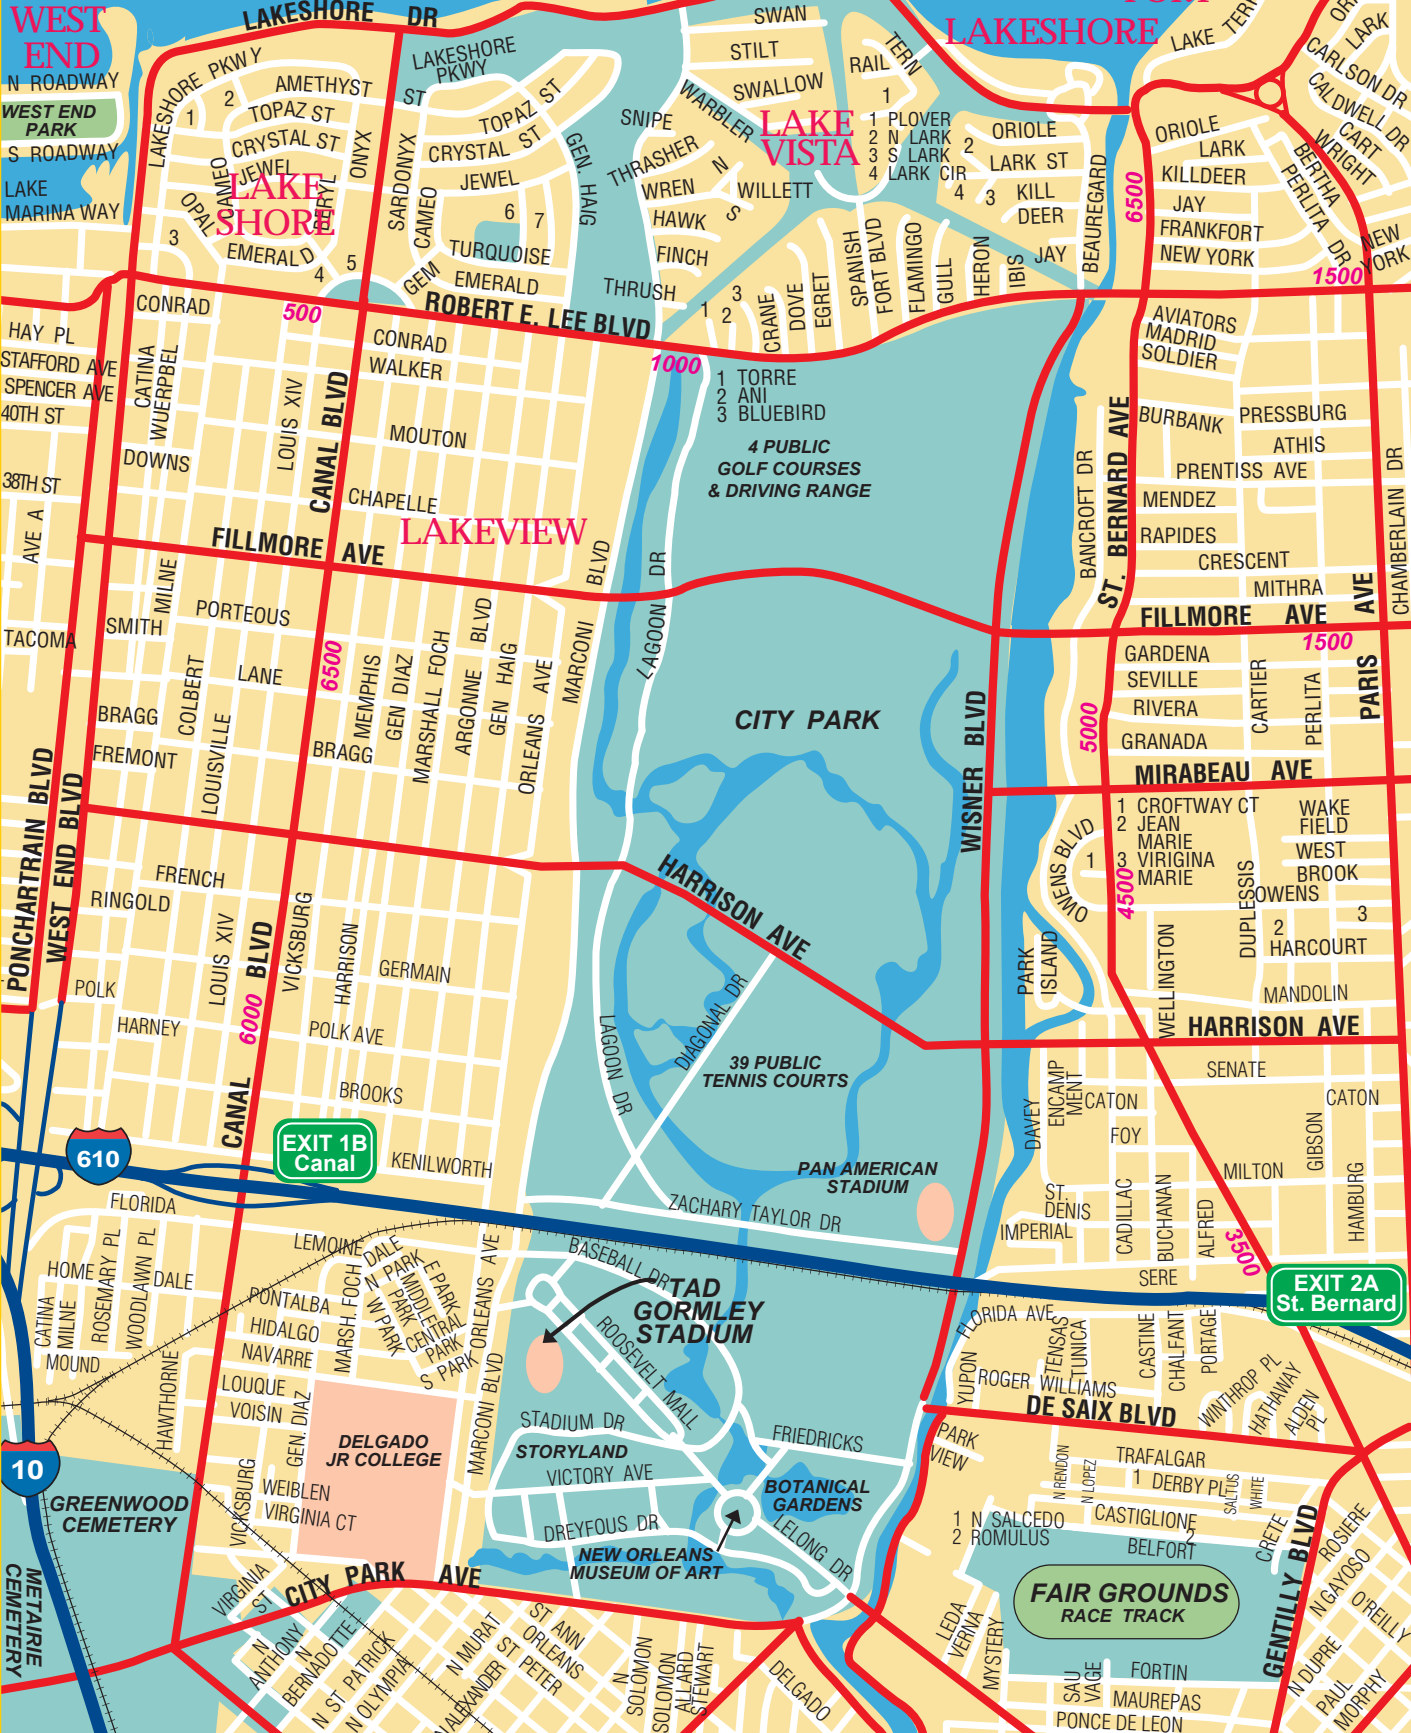

©Map New Orleans, Inc. 2007
 (504) 568-1135
 www.mapneworleans.com

LAKEVIEW

- 1 GARNET
- 2 RUBY
- 3 SAPPHIRE
- 4 ZIRCON
- 5 RING
- 6 AGATE
- 7 JADE

WEST END
 N ROADWAY
 WEST END PARK
 S ROADWAY
 LAKE MARINA WAY

HAY PL
 STAFFORD AVE
 SPENCER AVE
 40TH ST

38TH ST
 AVE A

TACOMA

PONCHARTRAIN BLVD
WEST END BLVD

FRENCH
 RINGOLD
 POLK
 HARNEY

FLORIDA
 HOME
 CATINA
 MILNE
 ROSEMARY PL
 WOODLAWN PL
 DALE

10
GREENWOOD CEMETERY
METAIRIE CEMETERY

VIRGINIA
 VICKSBURG
 WEIBLEN
 VIRGINIA CT

CITY PARK AVE
 N ANTHONY
 N BERNADOTTE
 N ST PATRICK
 N OLYMPIA
 N ALEXANDER
 N MURAT
 ST ANN
 ORLEANS
 ST PETER
 N SOLOMON
 SOLOMON
 ALLARD
 STEWART

LAKESHORE DR
 LAKESHORE PKWY
 AMETHYST
 TOPAZ ST
 CRYSTAL ST
 JEWEL
 LAKESHORE
 EMERALD
 ONYX
 SARDOONYX
 CAMEO
 GEM
 TURQUOISE
 EMERALD
 THRUSS

STADIUM DR
STORYLAND
VICTORY AVE
DREYFOUS DR
ROOSEVELT MALL
FRIEDRICKS
BOTANICAL GARDENS
LELONG DR

EXIT 2A St. Bernard

FAIR GROUND RACE TRACK